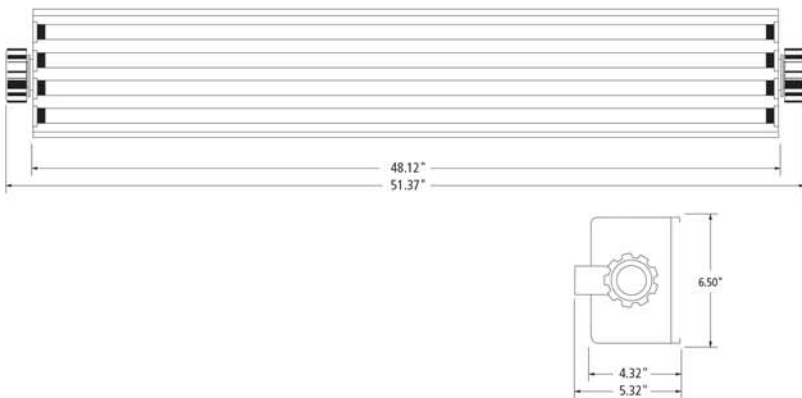

Features:

- VHO Electronic Ballasting
- Powerful Four Lamp Design
- Polished Everbrite Reflectors
- Positive Locking Sockets
- Adjustable Mounting Brackets
- Heavy Gauge Steel Housing
- Stainless Steel Hardware
- Made in the USA