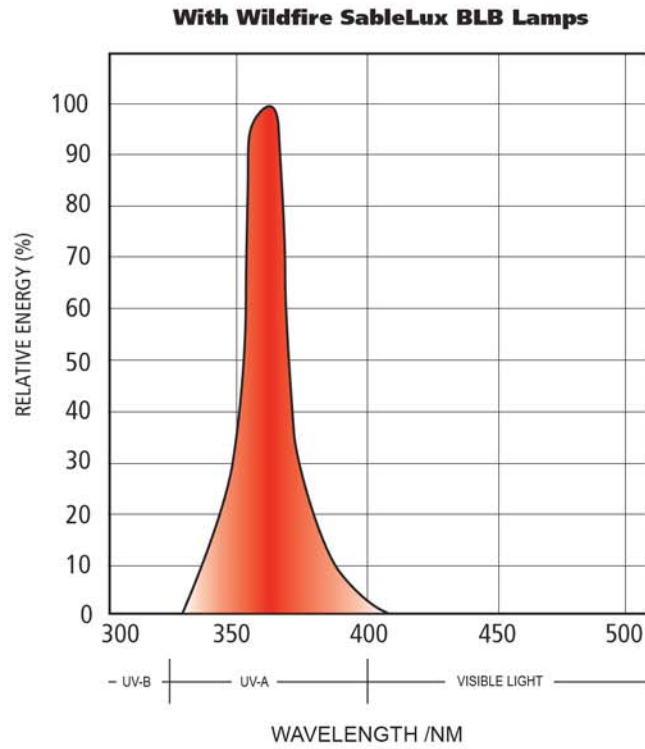

### Specifications:

Housing:	16 Ga. rolled steel with stainless steel hardware
Finish:	Flat black powder coat
Mounting:	Two fully adjustable L brackets
Reflector:	Polished Everbrite aluminum 165°
Sockets:	Eight positive locking medium Bi Pin G13
Ballast:	Electronic VHO, power factor > 70%
Rating:	100, 120 or 220 VAC / 50-60 Hz. / 5.5A Max. / 300W
Circuit Protection:	One 7 Amp slow blow fuse
Operating Temperature:	50° F to 100°F
Power Cord:	6' 16/3 SOW with male Edison
Lamps:	Four Wildfire SableLux® F40T8/BLB lamps (Not included)
Peak Spectral Output:	368nm with Wildfire SableLux® lamps installed
Lamp Life:	8,000 Hours
Weight:	17.60lbs / 7.98kg
Warranty:	Three years parts & labor

## Photometrics Chart:

**Model EM-44V With SableLux Lamps**

Distance in Feet/Meters

	5 / 1.52	10 / 3.05	20 / 6.10	30 / 9.14	40 / 12.19	50 / 15.24	60 / 18.29
Beam Diameter Feet	76.0	151.9	303.8	455.7	607.7	759.6	911.5
Beam Diameter Meters	23.1	46.3	92.5	138.8	185.2	231.5	277.8
Peak UV-A Intensity $\mu\text{W}/\text{cm}^2$	198.0	45.5	12.3	5.5	3.0	1.9	1.3